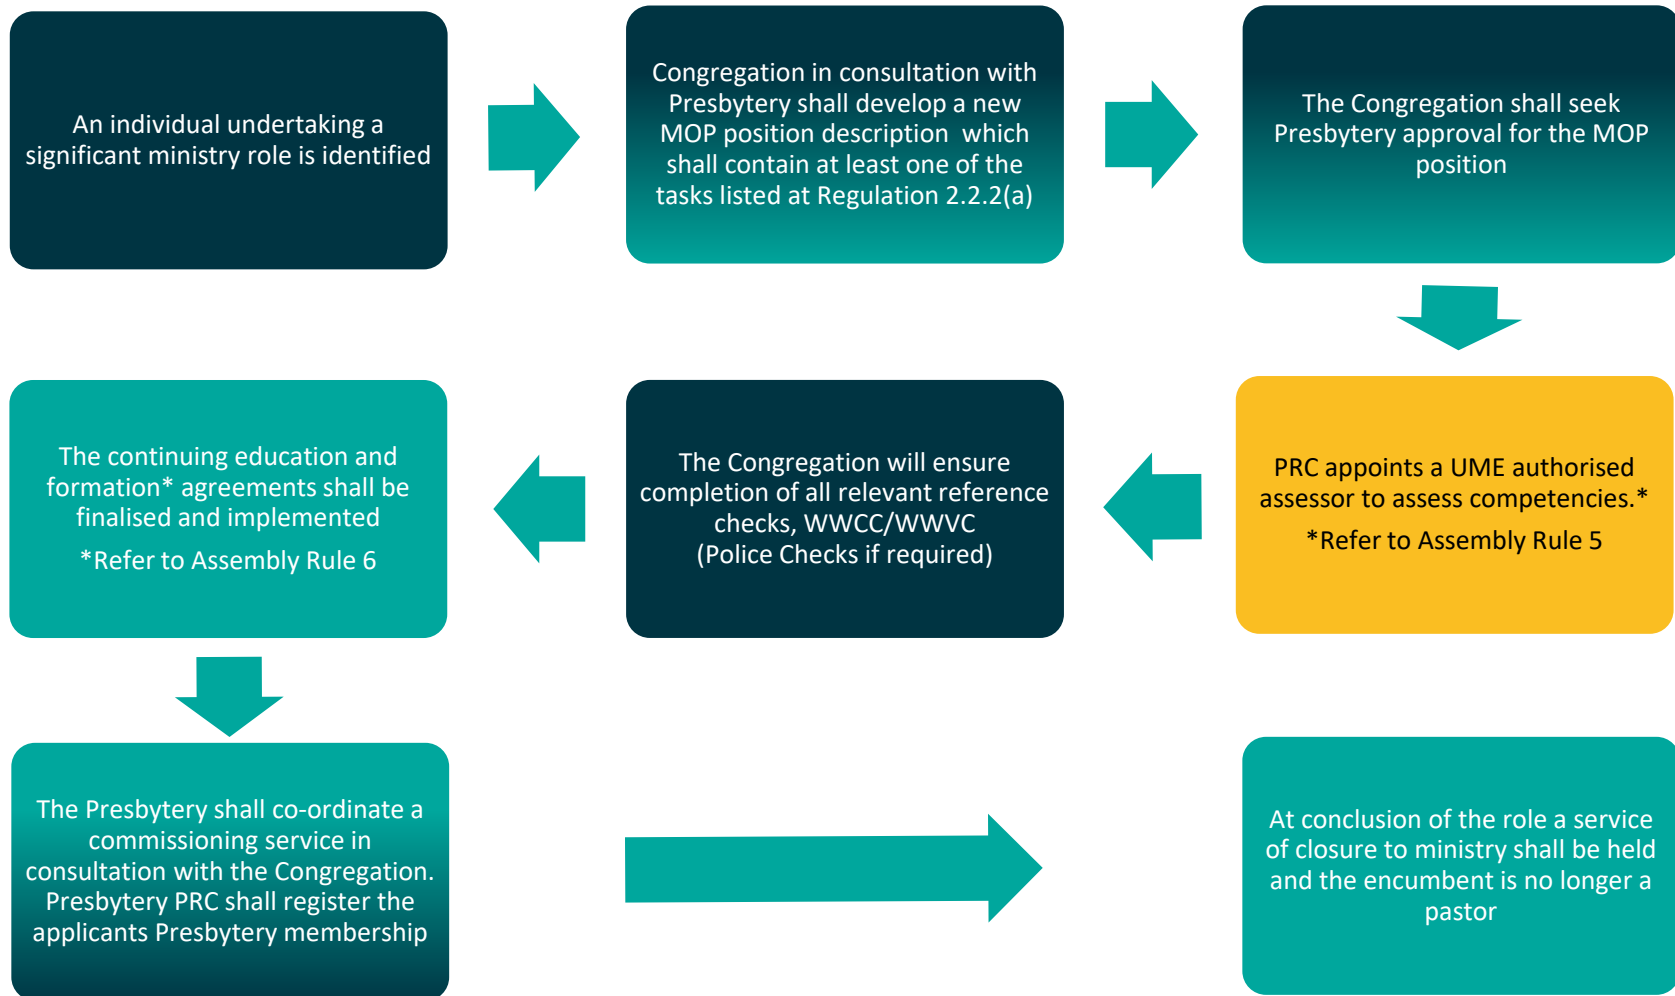

Flowchart: Employment Process for a Volunteer Ministry of Pastor Role

Key:	Congregation	Presbytery	UME	Synod
------	---------------------	-------------------	------------	--------------